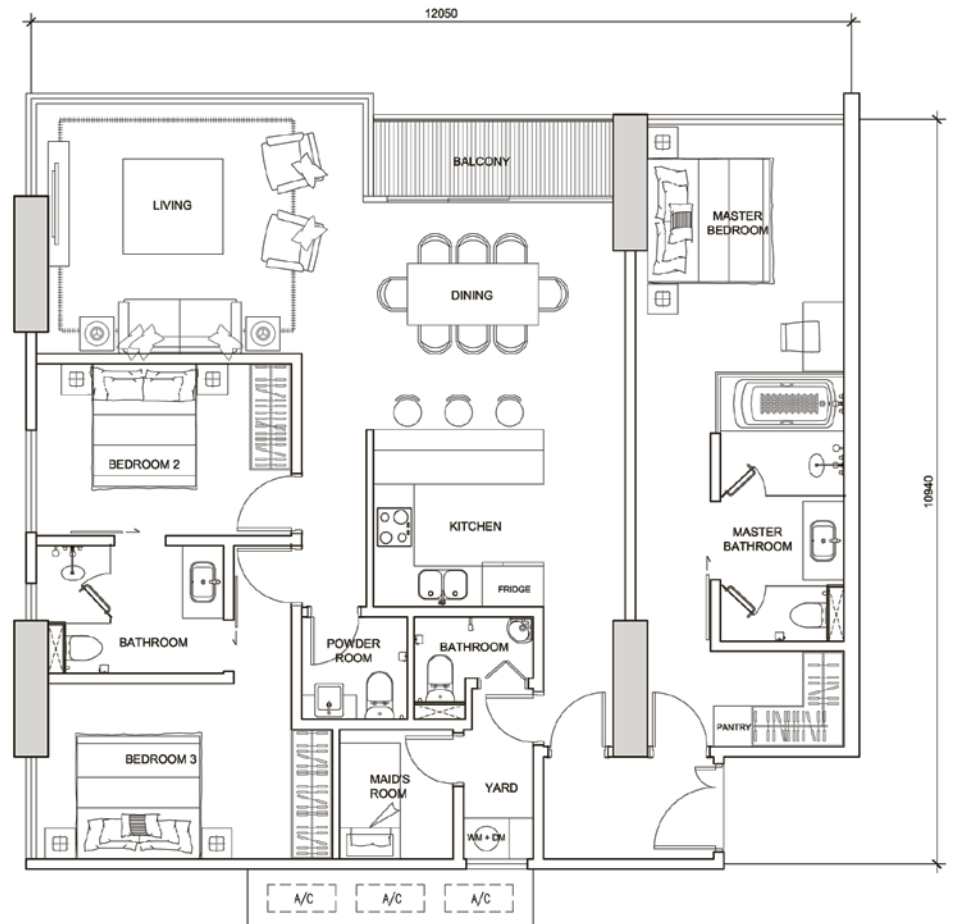

3 Bdrm + Maid + Yard

Type GB (Dual Key)

134.13 sqm*

T1-18-07 to T1-30-07

T2-18-07 to T2-30-07

* Including A/C ledge, terrace or roof garden, whichever is applicable.
All plans subject to change. Not drawn to scale, for illustration purpose only