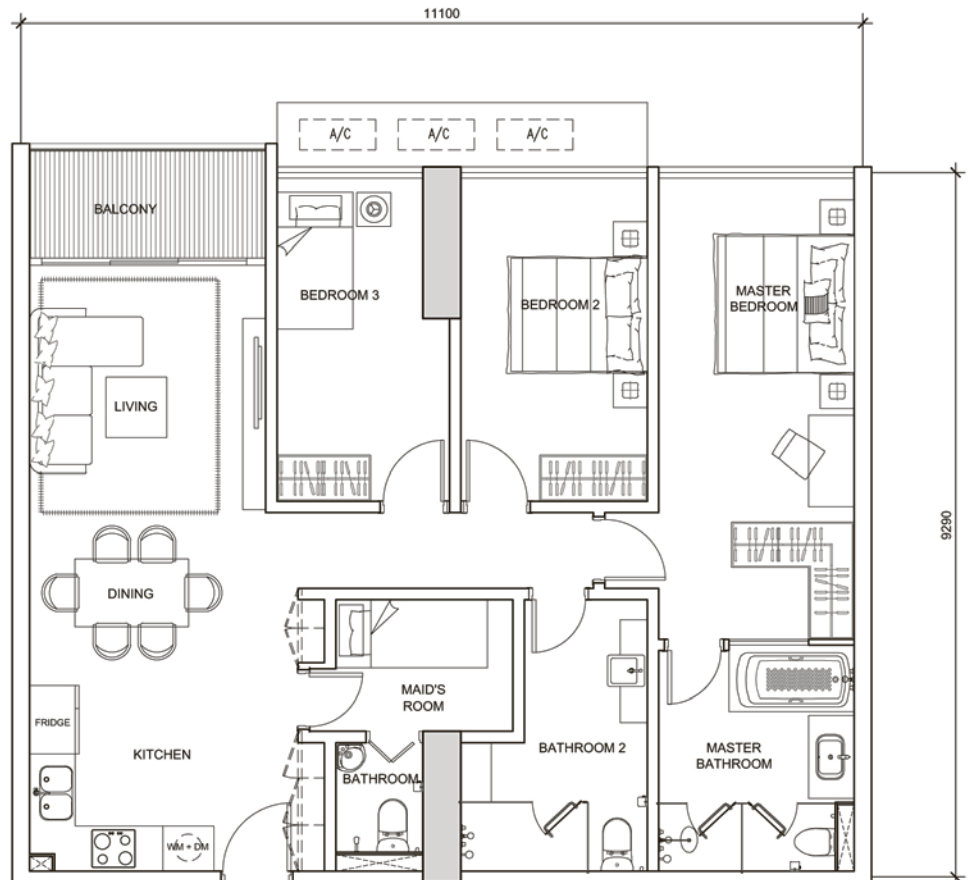

3 Bdrm + Maid

Type G

108.74 sqm*

T1-18-08 to T1-30-08

T2-18-08 to T2-30-08

* Including A/C ledge, terrace or roof garden, whichever is applicable.
All plans subject to change. Not drawn to scale, for illustration purpose only