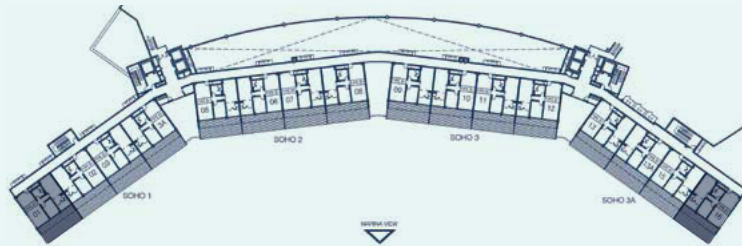

SOHO Type B1

Level 1

Corner Unit

2 Bedroom

109 to 110m²

Including A/C ledge, terrace or roof garden, which ever is applicable. All plans subject to change. Not drawn to scale, for illustration purpose only.

Mezzanine Level